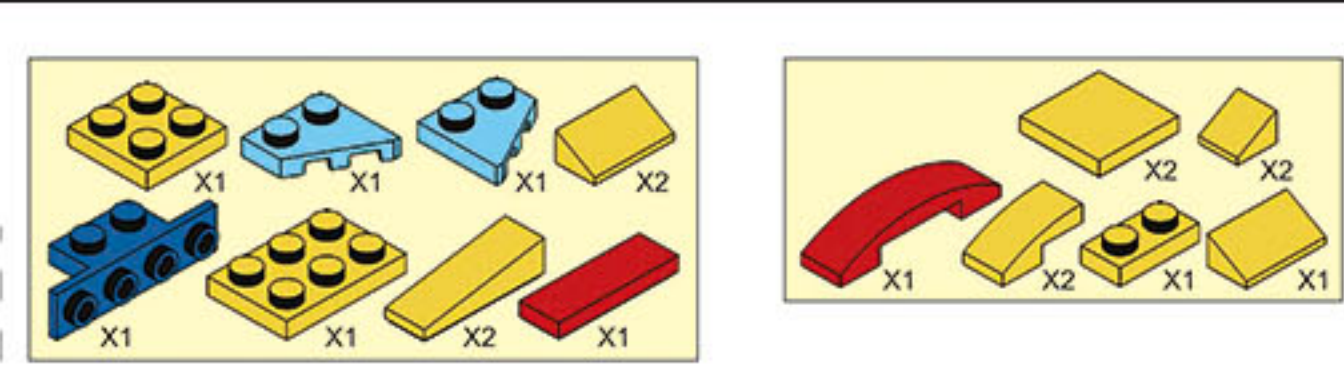

WARNING:
CHOKING HAZARD - Small parts.
Not for children under 3 years.