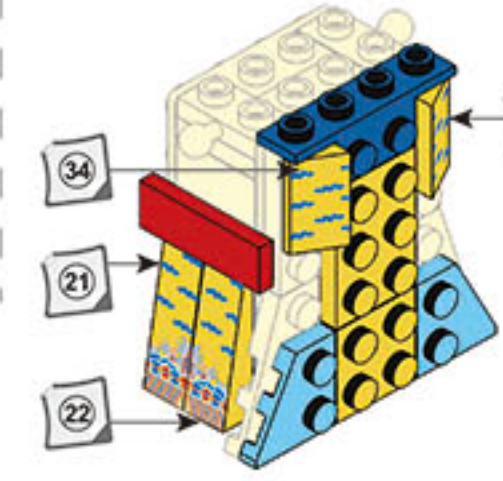

M38-B0761-16
243PCS

WARNING:
CHOKING HAZARD - Small parts.
Not for children under 3 years.

9

10

1

2

11

12

3

4

11

13

5

6

14

7

8

15

16

17

18

28

19

20

29

21

22

30

31

23

24

32

25

26

33