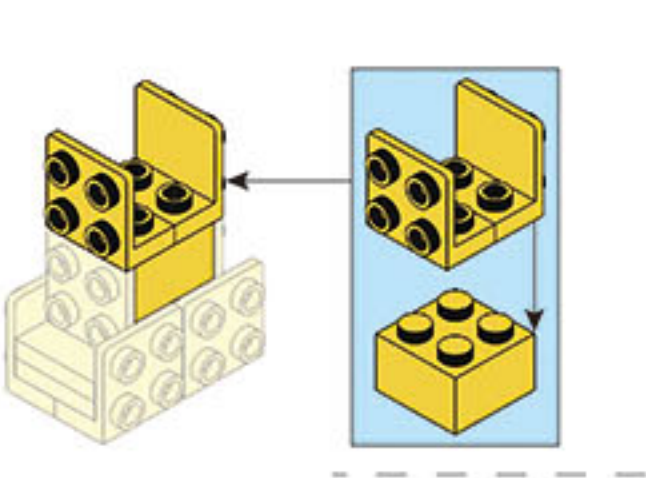

M38-B0761-16
243PCS

WARNING:
CHOKING HAZARD - Small parts.
Not for children under 3 years.

9

10

1

2

11

12

3

4

11

13

5

6

14

7

8

15

16

17

18

28

19

20

29

21

22

30

31

23

24

32

25

26

33