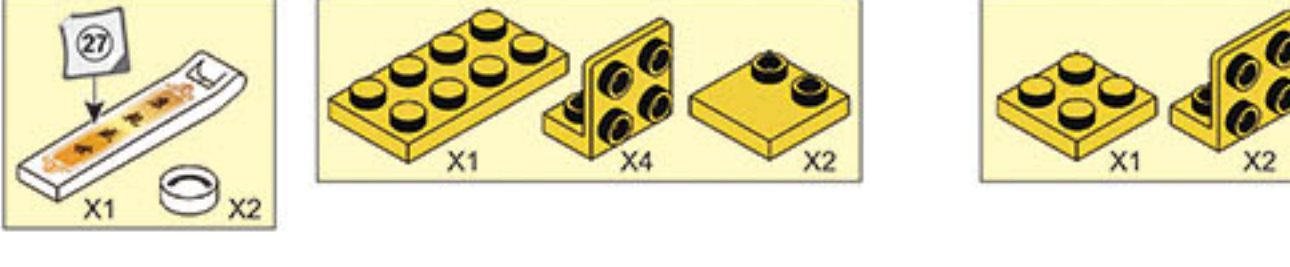

M38-B0761-16
243PCS

WARNING:
CHOKING HAZARD - Small parts.
Not for children under 3 years.

9

10

1

2

11

12

3

4

11

13

5

6

14

7

8

15

16

17

18

28

19

20

29

21

22

30

31

23

24

32

25

26

33