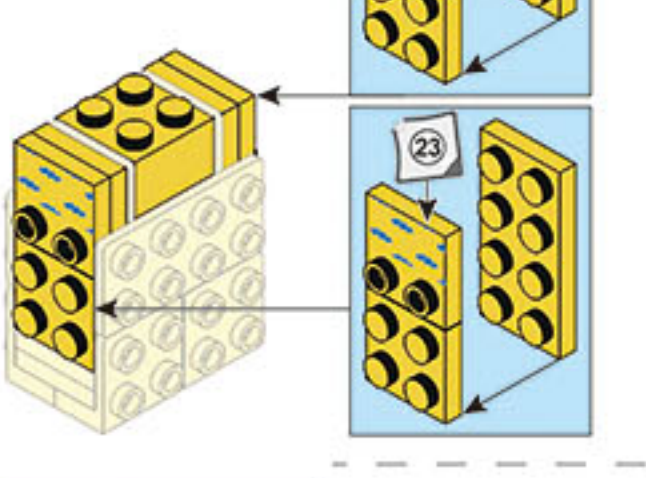

M38-B0761-16
243PCS

WARNING:
CHOKING HAZARD - Small parts.
Not for children under 3 years.

9

10

1

2

11

12

3

4

11

13

5

6

14

7

8

15

16

17

18

28

19

20

29

21

22

30

31

23

24

32

25

26

33