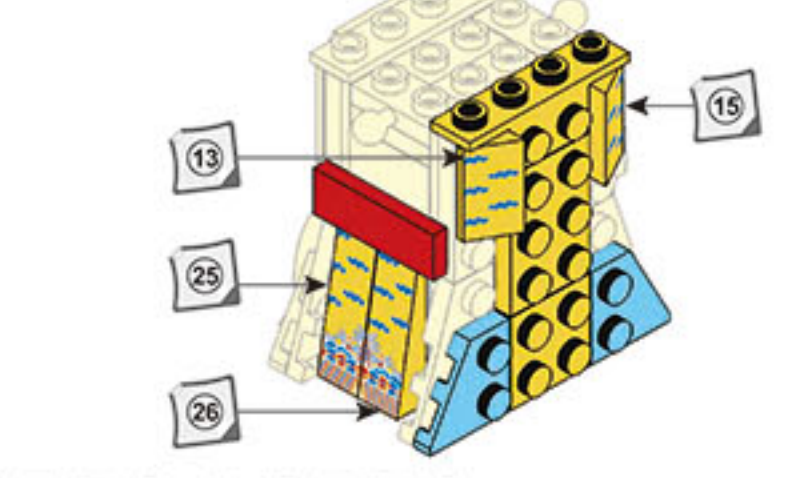

M38-B0761-16
243PCS

WARNING:
CHOKING HAZARD - Small parts.
Not for children under 3 years.

9

10

1

2

11

12

3

4

11

13

5

6

14

7

8

15

16

17

18

28

19

20

29

21

22

30

31

23

24

32

25

26

33