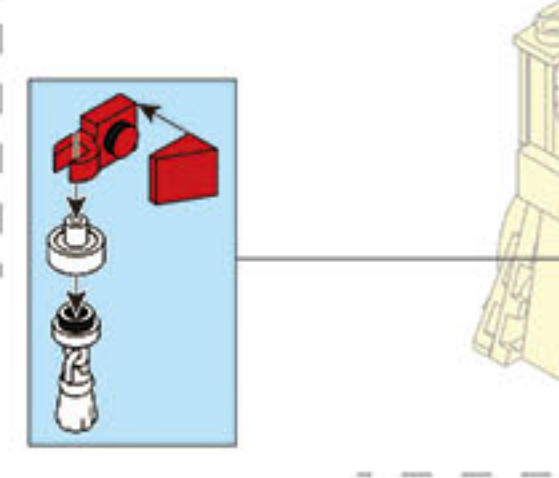

M38-B0761-16
243PCS

WARNING:
CHOKING HAZARD - Small parts.
Not for children under 3 years.

9

10

1

2

11

12

3

4

11

13

5

6

14

7

8

15

16

17

18

28

19

20

29

21

22

30

31

23

24

32

25

26

33