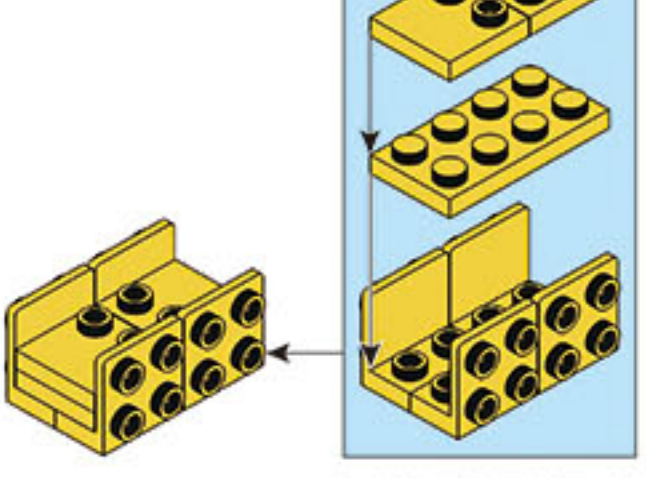

M38-B0761-16
243PCS

WARNING:
CHOKING HAZARD - Small parts.
Not for children under 3 years.

9

10

1

2

11

12

3

4

11

13

5

6

14

7

8

15

16

17

18

28

19

20

29

21

22

30

31

23

24

32

25

26

33