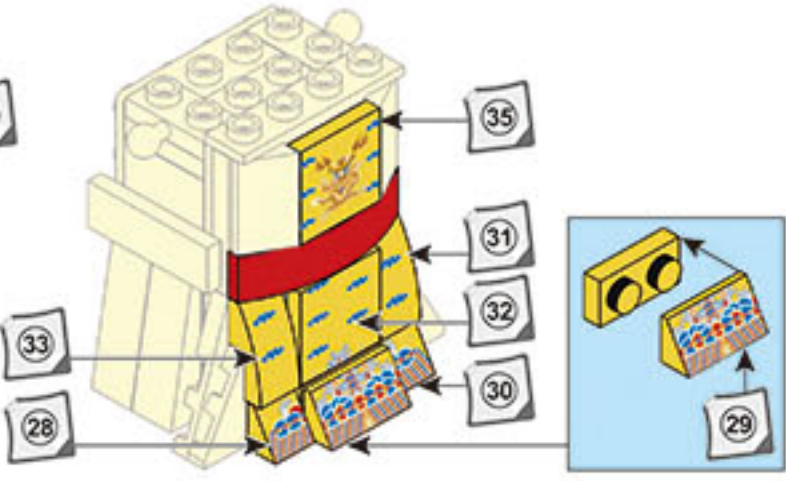

M38-B0761-16
243PCS

WARNING:
CHOKING HAZARD - Small parts.
Not for children under 3 years.

9

10

1

2

11

12

3

4

11

13

5

6

14

7

8

15

16

17

18

28

19

20

29

21

22

30

31

23

24

32

25

26

33