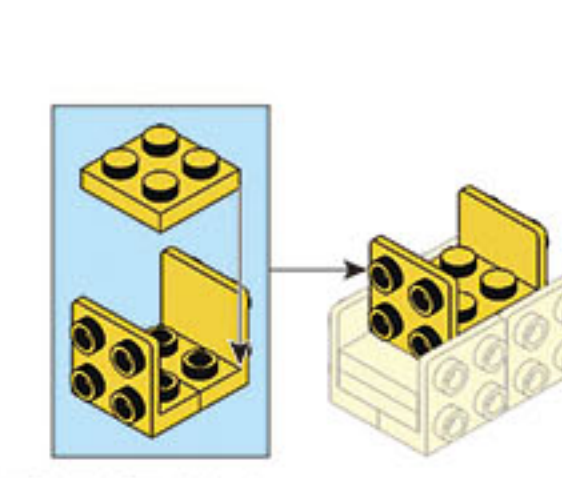

M38-B0761-16
243PCS

WARNING:
CHOKING HAZARD - Small parts.
Not for children under 3 years.

9

10

1

2

11

12

3

4

11

13

5

6

14

7

8

15

16

17

18

28

19

20

29

21

22

30

31

23

24

32

25

26

33