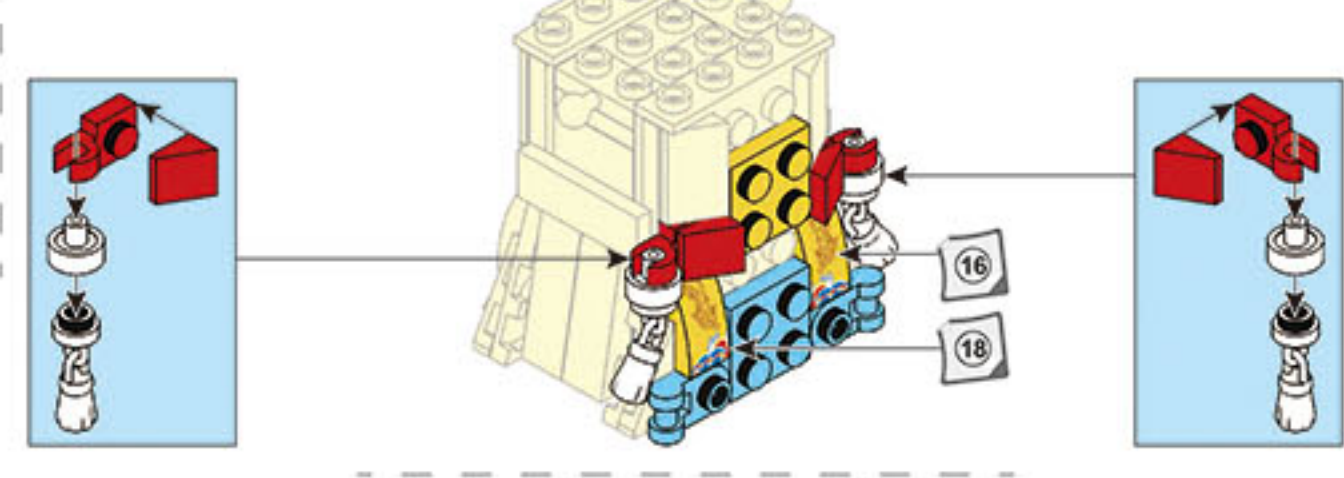

M38-B0761-16
243PCS

WARNING:
CHOKING HAZARD - Small parts.
Not for children under 3 years.

9

10

1

2

11

12

3

4

11

13

5

6

14

7

8

15

16

17

18

28

19

20

29

21

22

30

31

23

24

32

25

26

33